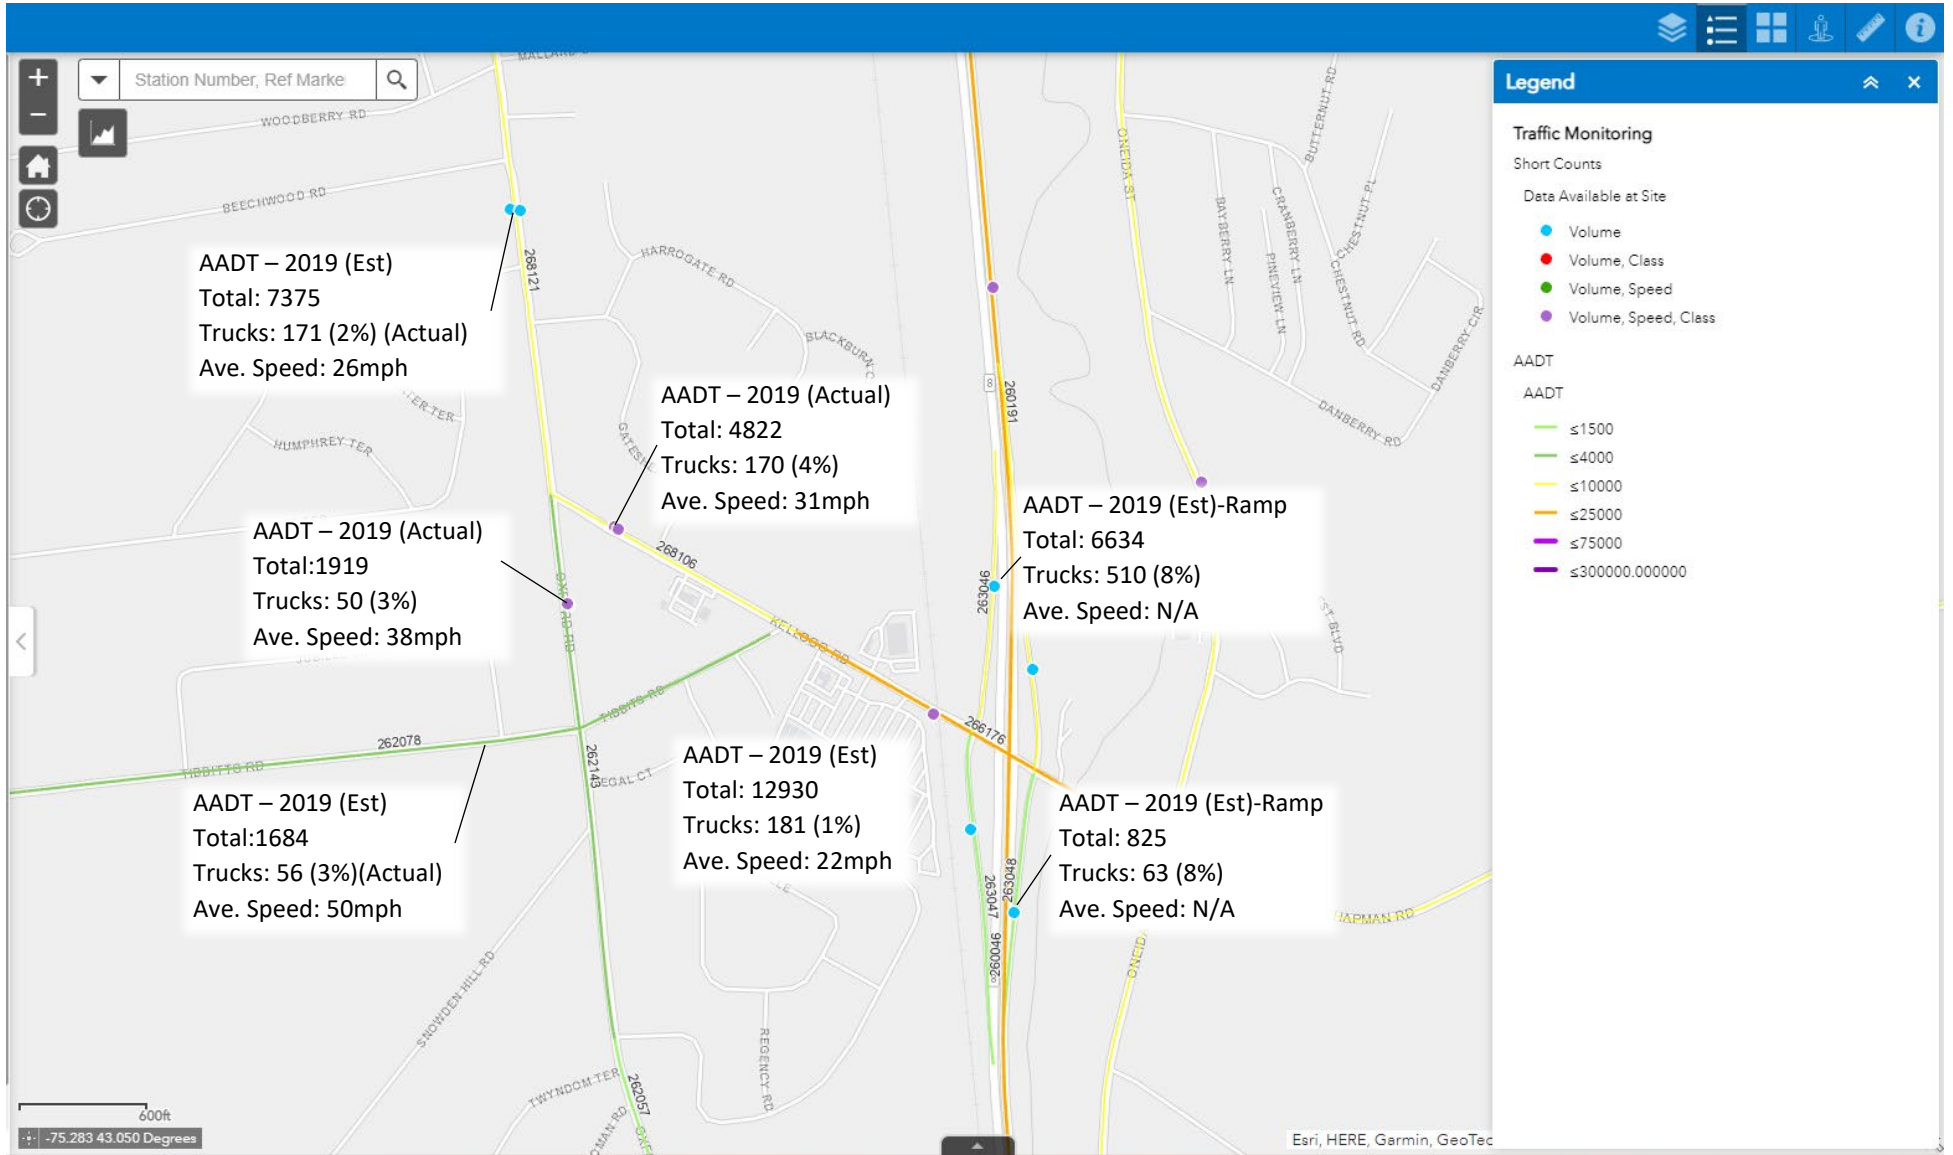

NYS Traffic Data Viewer – Kellogg Road Area Statistics

Source: Map & Data from the NYS Traffic Data Viewer