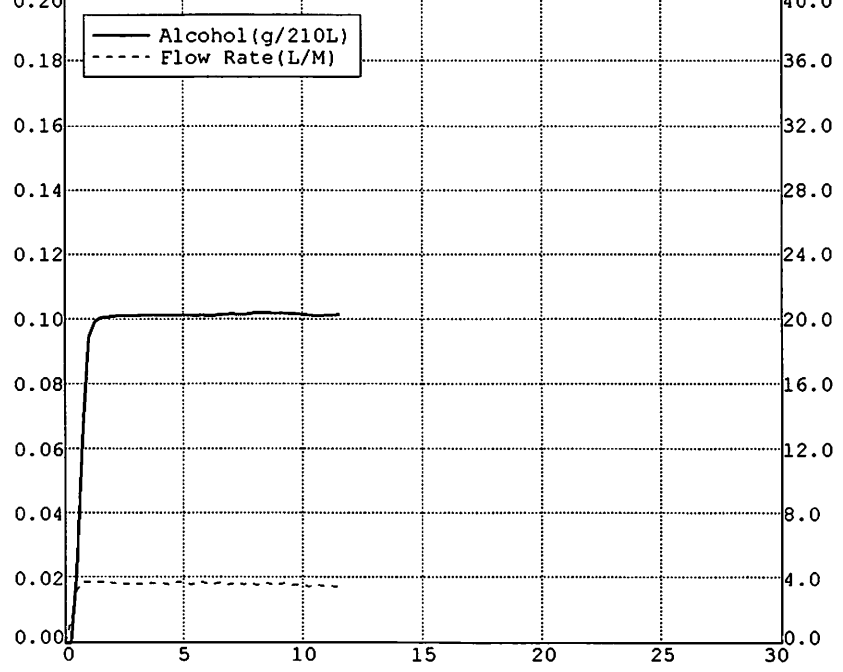

SUPERVISOR TEST

ONEIDA COUNTY
SHERIFF'S OFFICE
DATAMASTER dmt: 141906

Date: 05/06/2020

OPERATOR NAME:
BRANDON J RUTLEDGE
Permit #: 43762
Operator Agency/Dept: ONEIDA CO. S.O.
Reference Standard #: 20040

Nominal = 0.10 g/210L

BLANK TEST	0.00	22:18
INTERNAL STANDARD	VERIFIED	22:19
REFERENCE STANDARD TEMP	34.00c	
REFERENCE STANDARD	0.10	22:19
BLANK TEST	0.00	22:20
REFERENCE STANDARD TEMP	34.00c	
REFERENCE STANDARD	0.10	22:20
BLANK TEST	0.00	22:21
REFERENCE STANDARD TEMP	34.00c	
REFERENCE STANDARD	0.10	22:21
BLANK TEST	0.00	22:22

BFO