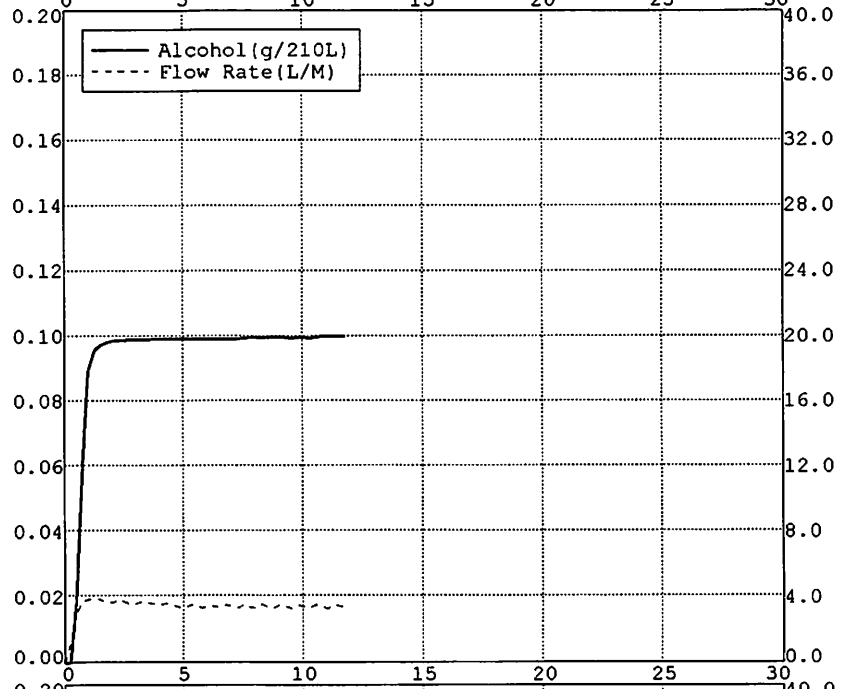

Nominal = 0.10 g/210L

BLANK TEST	0.00	22:03
INTERNAL STANDARD	VERIFIED	22:03
REFERENCE STANDARD TEMP	33.99c	
REFERENCE STANDARD	0.10	22:03
BLANK TEST	0.00	22:04
REFERENCE STANDARD TEMP	33.99c	
REFERENCE STANDARD	0.10	22:05
BLANK TEST	0.00	22:05
REFERENCE STANDARD TEMP	34.00c	
REFERENCE STANDARD	0.10	22:06
BLANK TEST	0.00	22:07