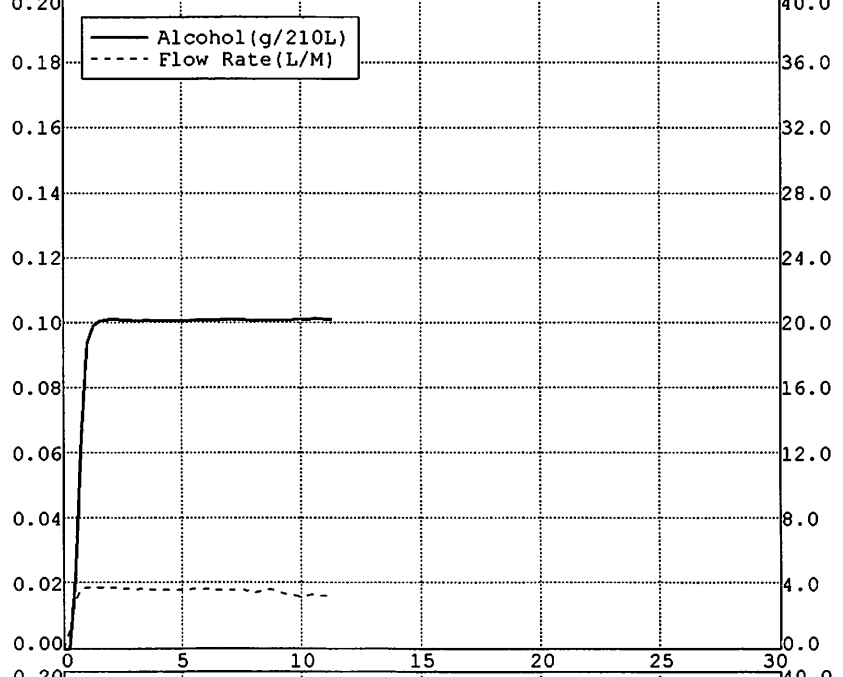

SUPERVISOR TEST

ONEIDA COUNTY
SHERIFF'S OFFICE
DATAMASTER dmt: 141906

Date: 05/06/2020

OPERATOR NAME:
BRANDON J RUTLEDGE
Permit #: 43762
Operator Agency/Dept: ONEIDA CO. S.O.
Reference Standard #: 20040

Nominal = 0.10 g/210L

BLANK TEST	0.00	22:18
INTERNAL STANDARD	VERIFIED	22:19
REFERENCE STANDARD TEMP	34.00c	
REFERENCE STANDARD	0.10	22:19
BLANK TEST	0.00	22:20
REFERENCE STANDARD TEMP	34.00c	
REFERENCE STANDARD	0.10	22:20
BLANK TEST	0.00	22:21
REFERENCE STANDARD TEMP	34.00c	
REFERENCE STANDARD	0.10	22:21
BLANK TEST	0.00	22:22

BFO