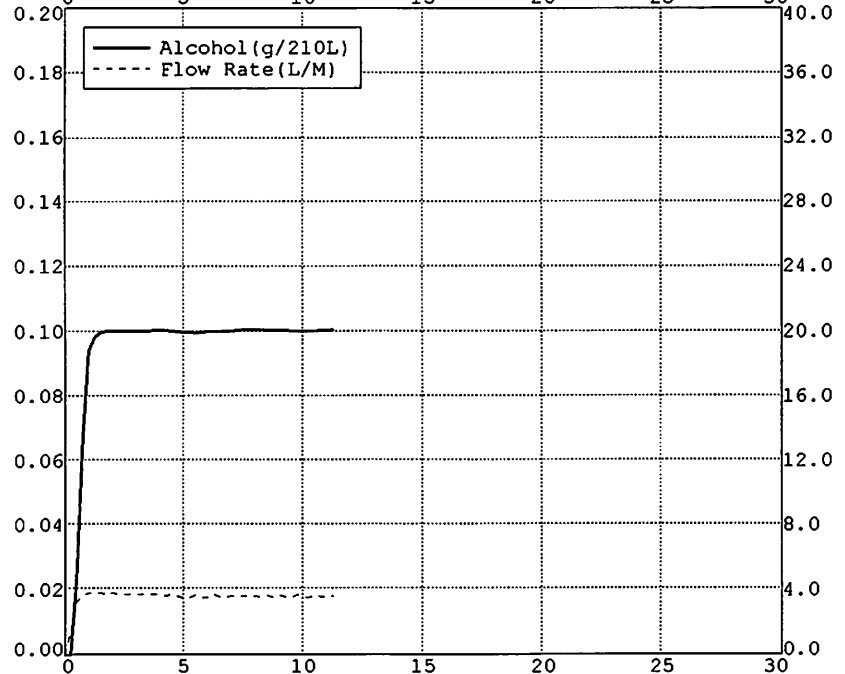

Nominal = 0.10 g/210L

BLANK TEST	0.00	21:51
INTERNAL STANDARD	VERIFIED	21:51
REFERENCE STANDARD TEMP	33.99c	
REFERENCE STANDARD	0.10	21:52
BLANK TEST	0.00	21:53
REFERENCE STANDARD TEMP	34.00c	
REFERENCE STANDARD	0.10	21:53
BLANK TEST	0.00	21:54
REFERENCE STANDARD TEMP	33.99c	
REFERENCE STANDARD	0.10	21:54
BLANK TEST	0.00	21:55