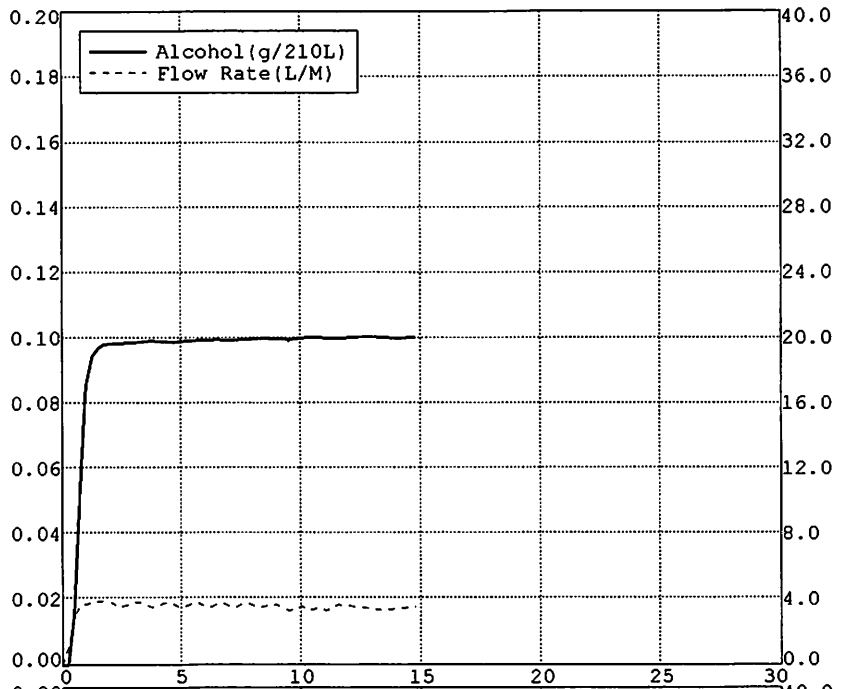

Nominal = 0.10 g/210L

BLANK TEST	0.00	22:03
INTERNAL STANDARD	VERIFIED	22:03
REFERENCE STANDARD TEMP	33.99c	
REFERENCE STANDARD	0.10	22:03
BLANK TEST	0.00	22:04
REFERENCE STANDARD TEMP	33.99c	
REFERENCE STANDARD	0.10	22:05
BLANK TEST	0.00	22:05
REFERENCE STANDARD TEMP	34.00c	
REFERENCE STANDARD	0.10	22:06
BLANK TEST	0.00	22:07