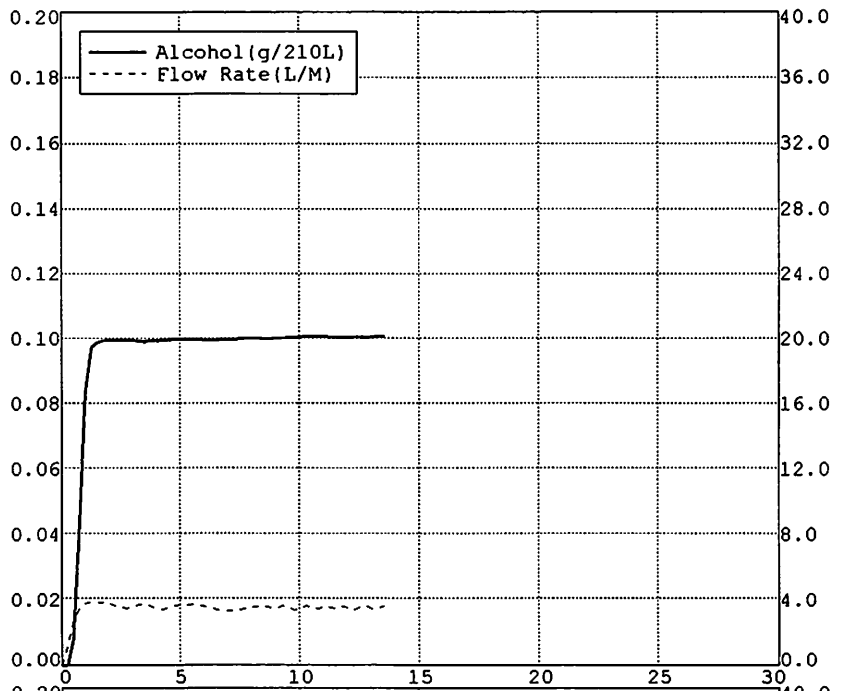

SUPERVISOR TEST

ONEIDA COUNTY
SHERIFF'S OFFICE
DATAMASTER dmt: 141906

Date: 05/06/2020

OPERATOR NAME:
BRANDON J RUTLEDGE
Permit #: 43762
Operator Agency/Dept: ONEIDA CO. S.O.
Reference Standard #: 20040

Nominal = 0.10 g/210L

BLANK TEST	0.00	22:18
INTERNAL STANDARD	VERIFIED	22:19
REFERENCE STANDARD TEMP	34.00c	
REFERENCE STANDARD	0.10	22:19
BLANK TEST	0.00	22:20
REFERENCE STANDARD TEMP	34.00c	
REFERENCE STANDARD	0.10	22:20
BLANK TEST	0.00	22:21
REFERENCE STANDARD TEMP	34.00c	
REFERENCE STANDARD	0.10	22:21
BLANK TEST	0.00	22:22

BFO