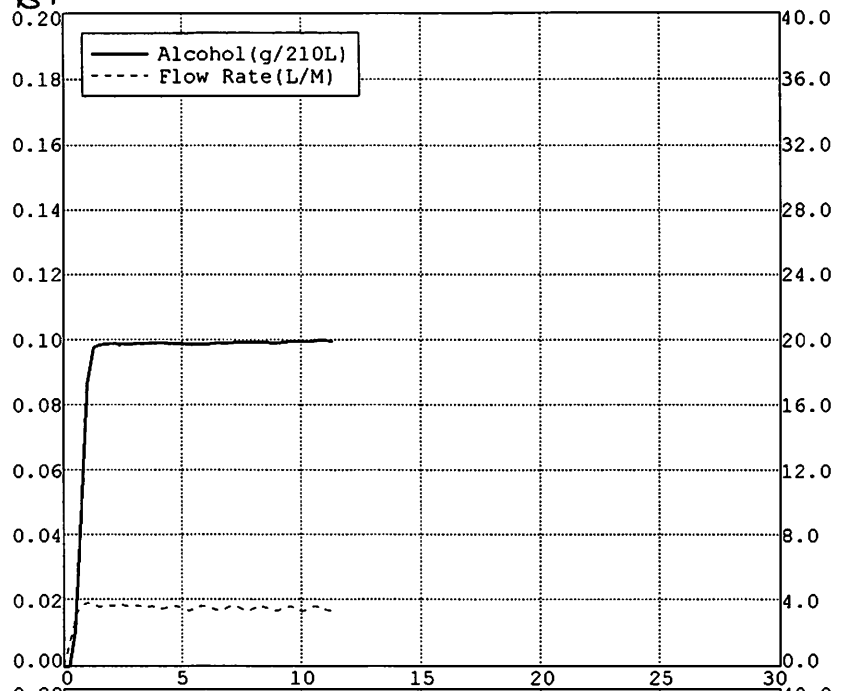

Nominal = 0.10 g/210L

BLANK TEST	0.00	21:51
INTERNAL STANDARD	VERIFIED	21:51
REFERENCE STANDARD TEMP	33.99c	
REFERENCE STANDARD	0.10	21:52
BLANK TEST	0.00	21:53
REFERENCE STANDARD TEMP	34.00c	
REFERENCE STANDARD	0.10	21:53
BLANK TEST	0.00	21:54
REFERENCE STANDARD TEMP	33.99c	
REFERENCE STANDARD	0.10	21:54
BLANK TEST	0.00	21:55

Nominal = 0.10 g/210L

BLANK TEST	0.00	22:03
INTERNAL STANDARD	VERIFIED	22:03
REFERENCE STANDARD TEMP	33.99c	
REFERENCE STANDARD	0.10	22:03
BLANK TEST	0.00	22:04
REFERENCE STANDARD TEMP	33.99c	
REFERENCE STANDARD	0.10	22:05
BLANK TEST	0.00	22:05
REFERENCE STANDARD TEMP	34.00c	
REFERENCE STANDARD	0.10	22:06
BLANK TEST	0.00	22:07