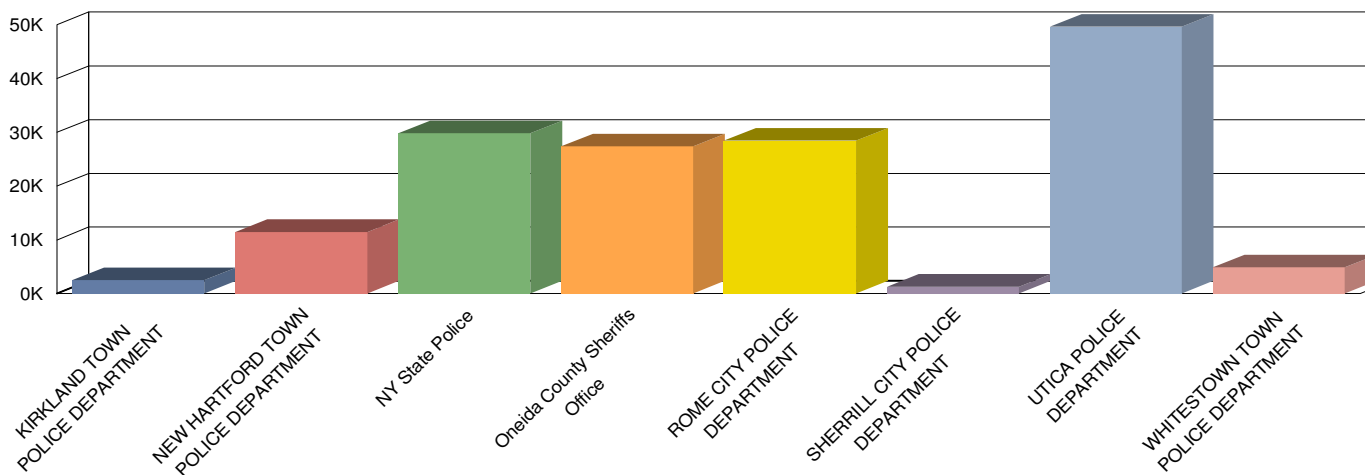

Response Volume per Agency

From : 01/01/2016 00:00:00

To : 12/31/2016 23:59:59

Agency Type: New Hartford Police, Rome Police, Sheriff, Sherrill Police, State Police, Town Police, Utica Police

Number of Responses : 155,306

<u>Agency</u>	<u>Number of Responses</u>	<u>Percentage (%)</u>	<u>Cumulative (%)</u>
KIRKLAND TOWN POLICE DEPARTMENT	2,505	1.61	1.61
NEW HARTFORD TOWN POLICE DEPARTMENT	11,441	7.37	8.98
NY State Police	29,835	19.21	28.19
Oneida County Sheriffs Office	27,351	17.61	45.80
ROME CITY POLICE DEPARTMENT	28,431	18.31	64.11
SHERRILL CITY POLICE DEPARTMENT	1,266	0.82	64.92
UTICA POLICE	49,604	31.94	96.86
WHITESTOWN TOWN POLICE DEPARTMENT	4,873	3.14	100.00
	155,306	100.00	