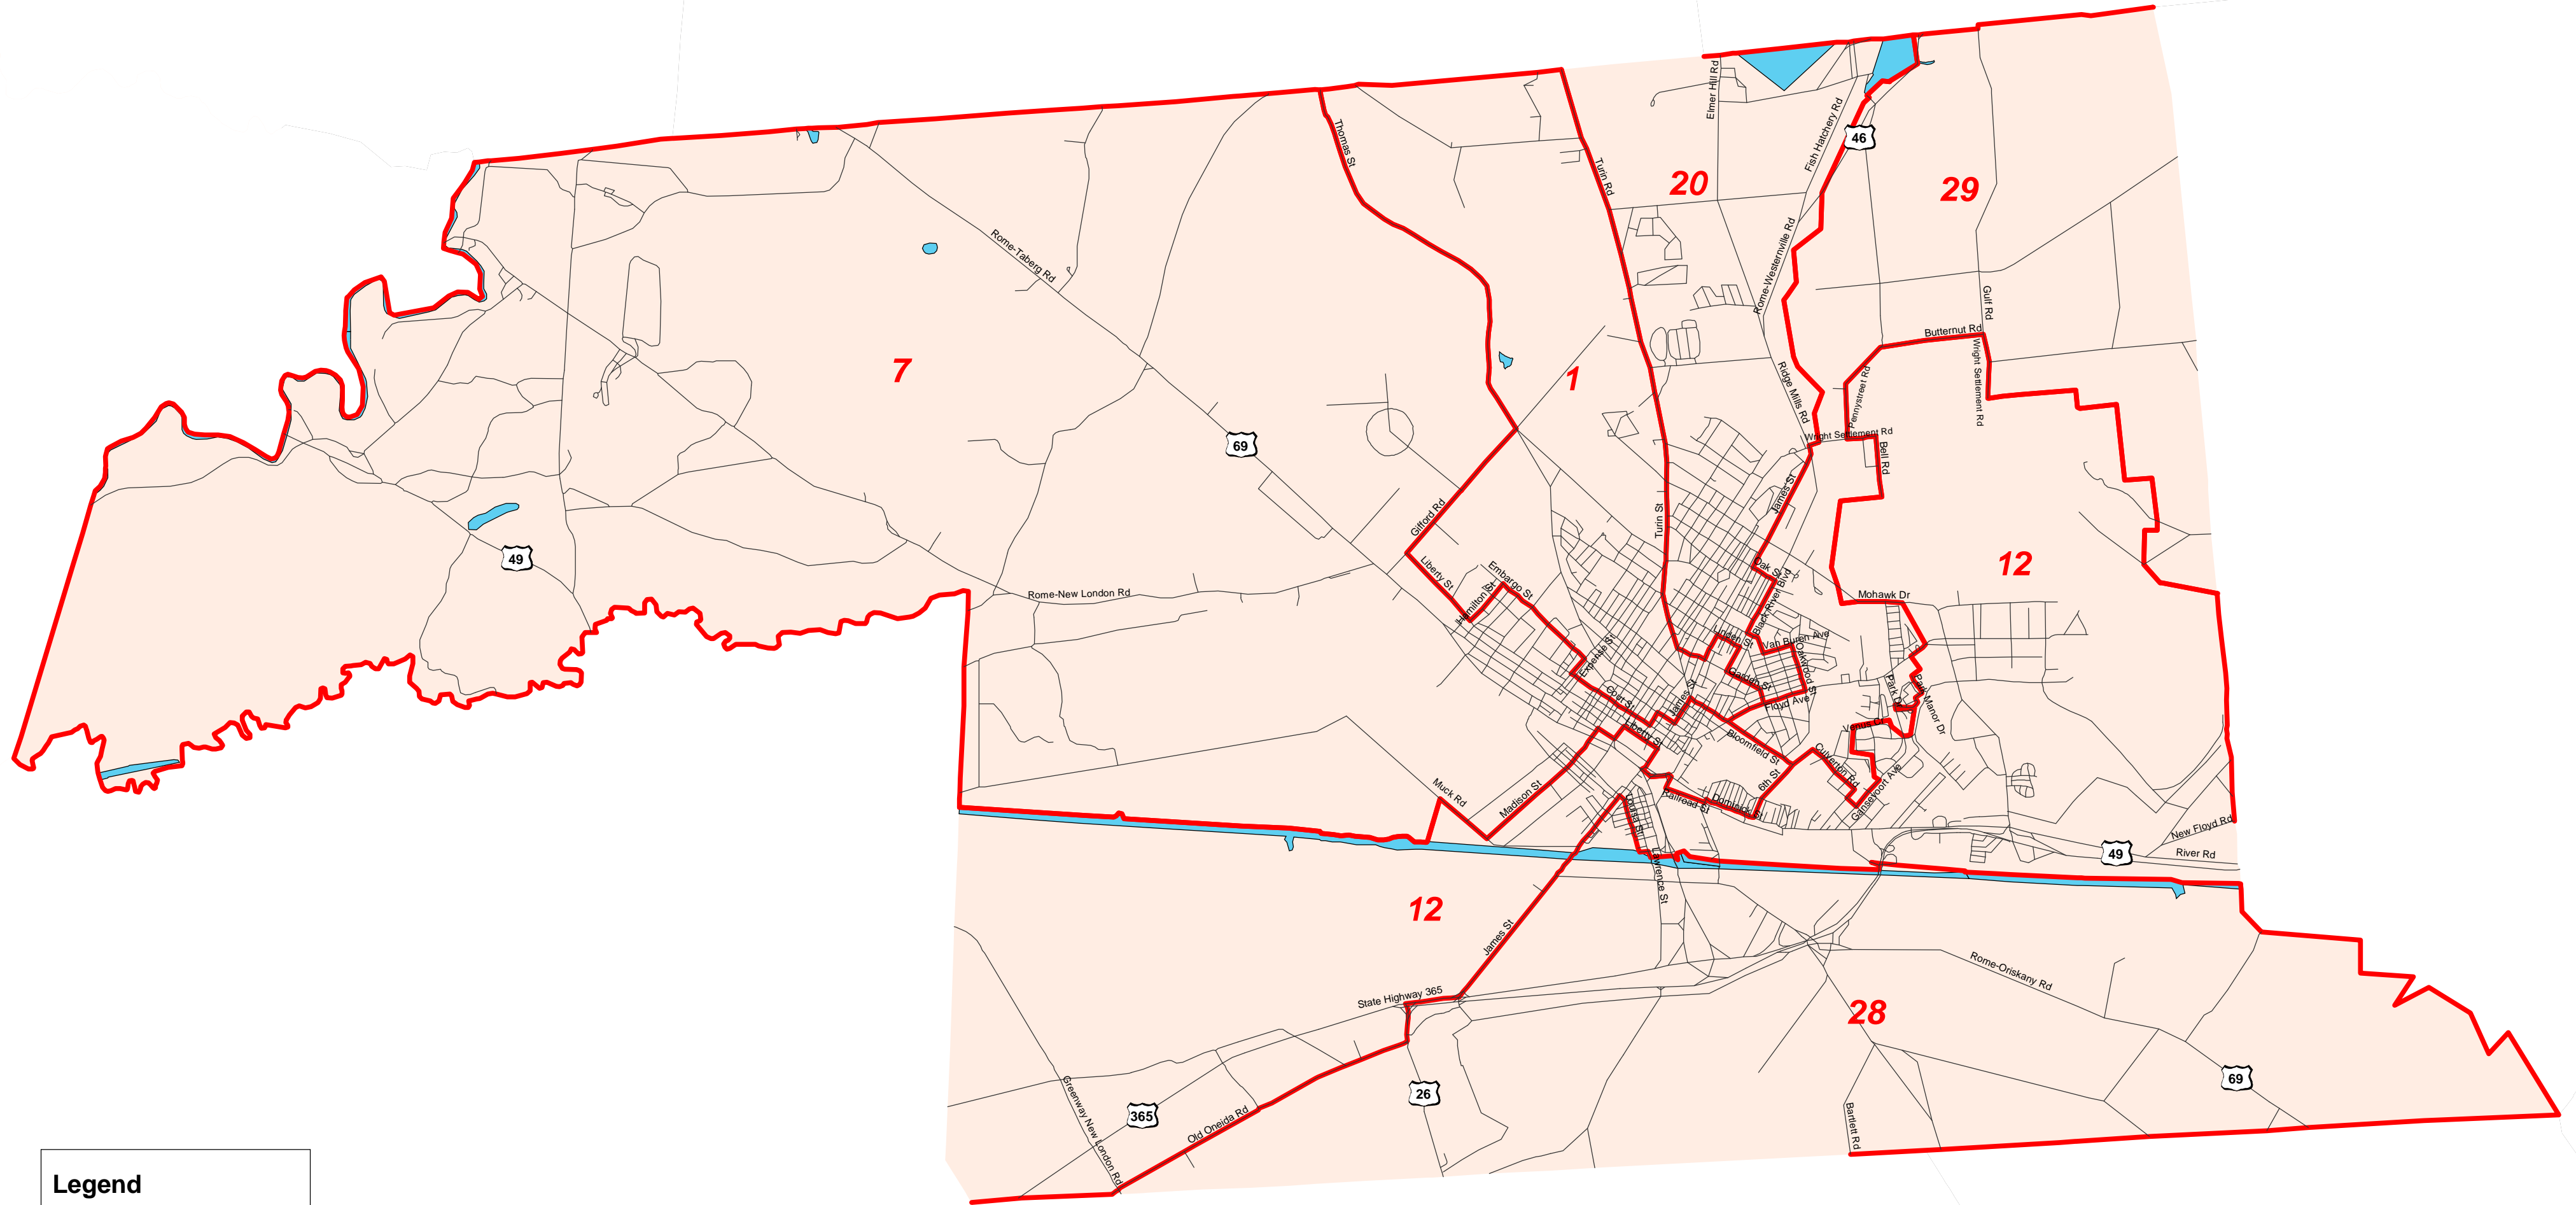

Oneida County Legislative Districts City of Rome, New York

Legend

- Town/City Boundary
- Village Boundary
- Legislative District Boundary
- Election District Boundary
- Roads

Pursuant to the Local Law Number 1 of 2003 adopted by Oneida County
Board of Legislators January 15, 2003 and approved by the County Executive January 28, 2003

Date: April 1, 2003
Data Source: Census 2000